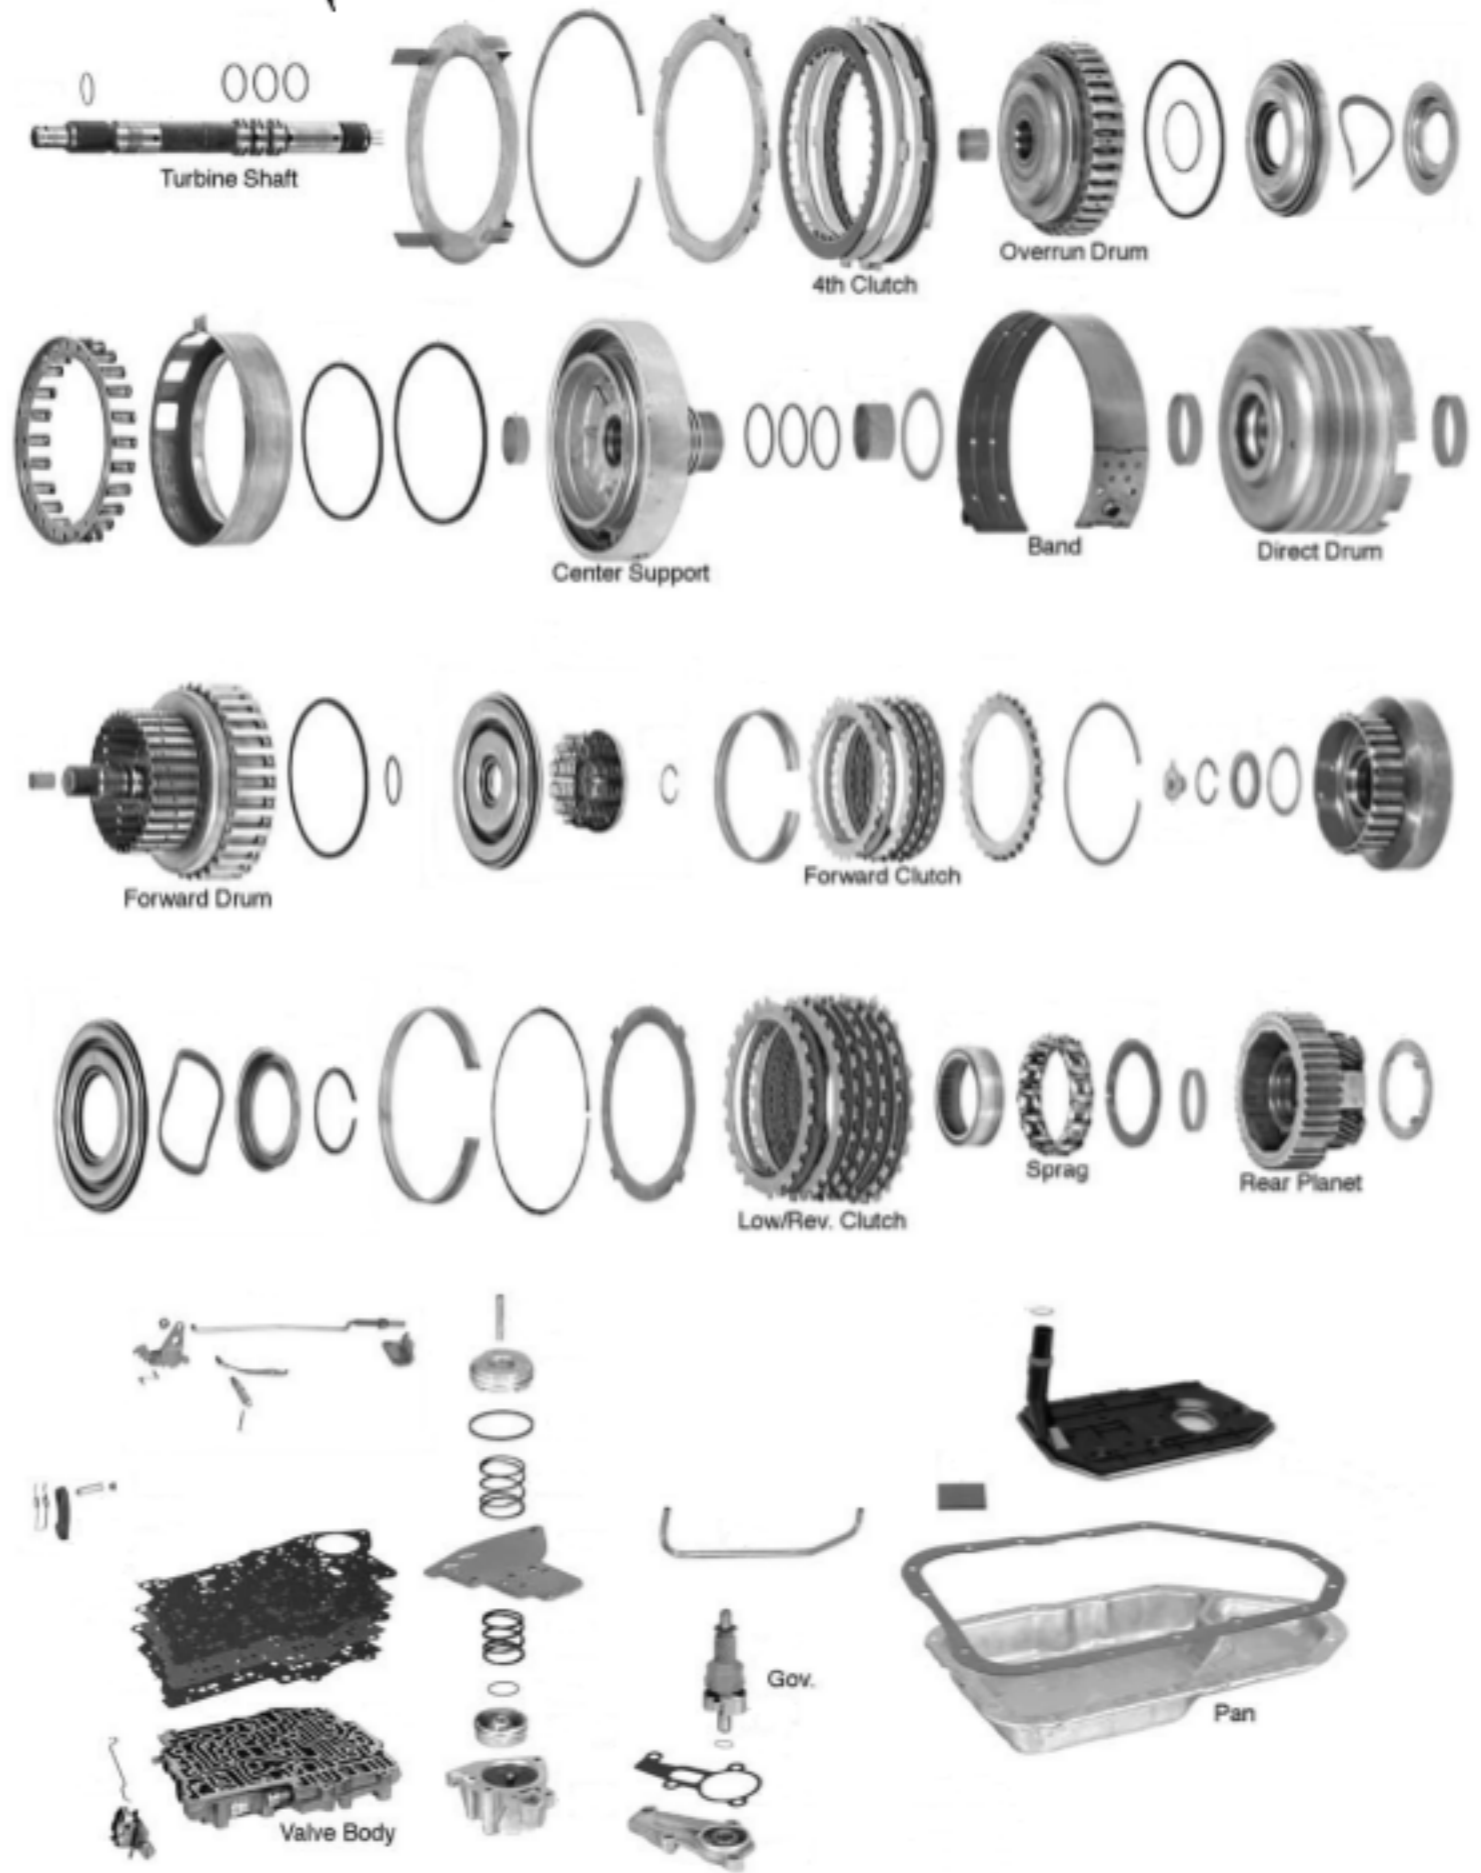

EXTREME

AUTOMATICS

TH200-4R