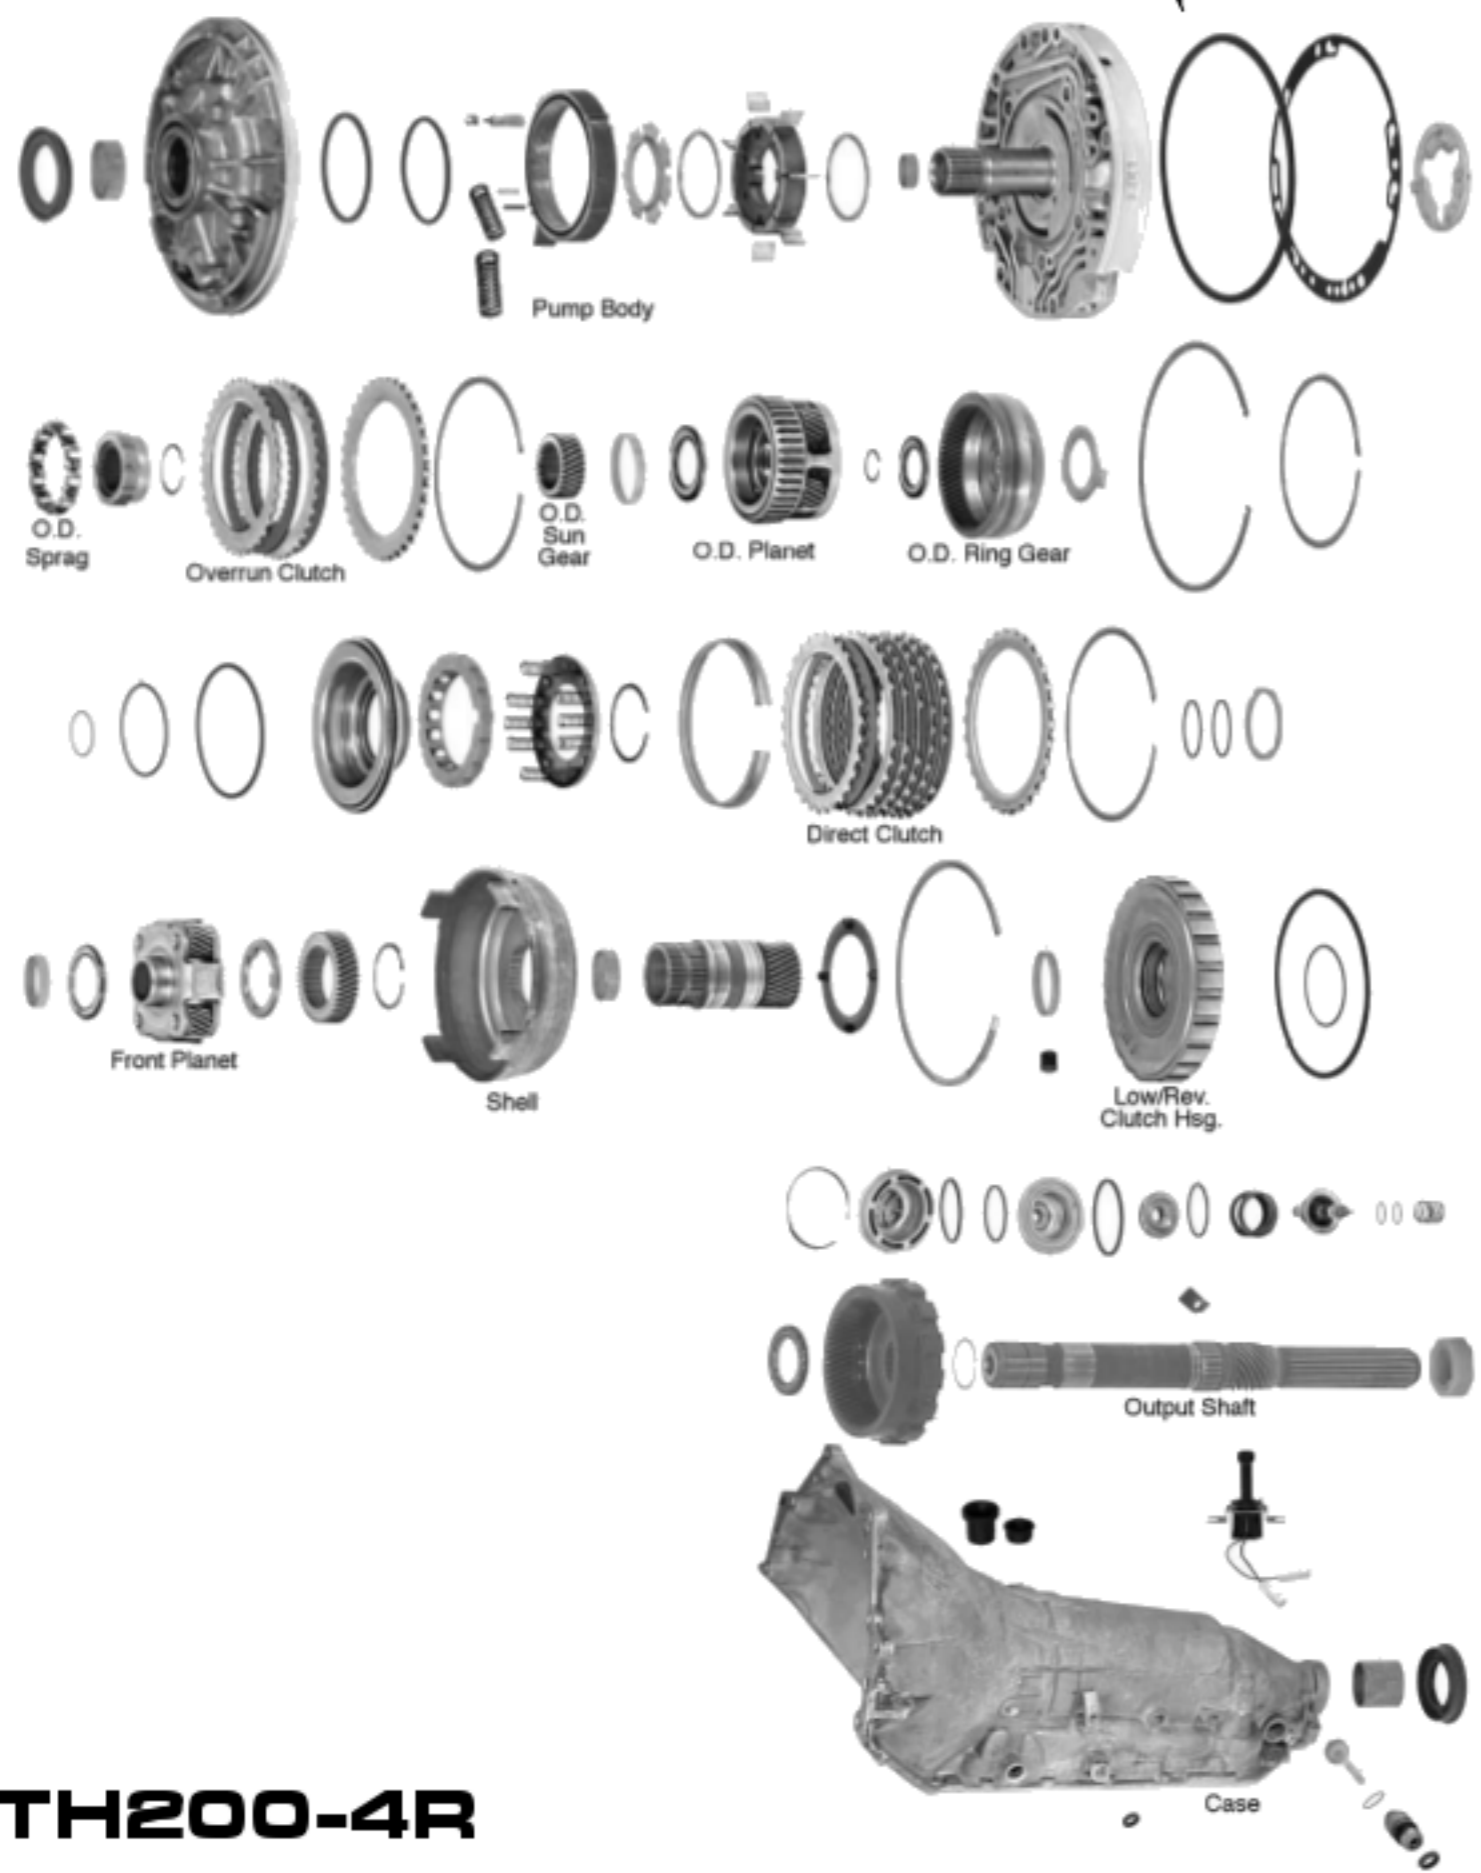

EXTREME

AUTOMATICS

TH200-4R